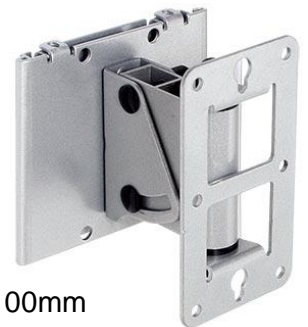

LCD Monitor Wall Mounts

LCDM-101, LCDM-102, LCDM-103, LCDM-201/201S

LCDM-101

LCD Monitor Wall Mount
 Double Arm Design
 33lbs Maximum Load
 180° Swivel / 45° Tilt
 VESA Standard 75/100mm

LCDM-102

LCD Monitor Wall Mount
 Single Arm Design
 33lbs Maximum Load
 180° Swivel / 45° Tilt
 VESA Standard 75/100mm

LCDM-103

LCD Monitor Wall Mount
 Flush Mount Design
 33lbs Maximum Load
 180° Swivel / 45° Tilt
 VESA Standard 75/100mm

LCDM-201

LCD Monitor Wall Mount Kit
 Low Profile Design
 66lbs Max. Load

Includes Quick Mount Wall Plate
 VESA Standard 75/100mm

LCDM-201S

LCD Monitor Wall Mount
 Easy Adjustable Tilt
 Type Bracket
 33lbs Max. Load

VESA Standard 75/100mm