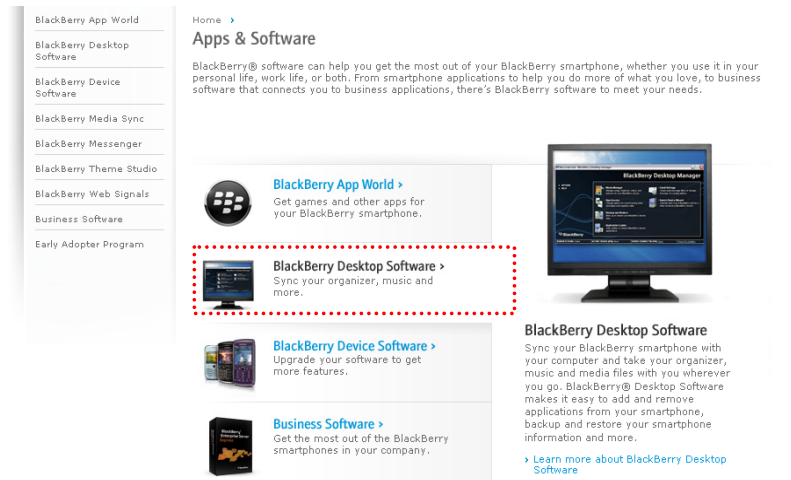

## [Installation]

1. Go to the [www.blackberry.com](http://www.blackberry.com) and click the "APP & SOFTWARE" menu.

2. Download the BlackBerry Desktop Software

3. After installation, run "Desktop Manager".

4. Click "Application Loader".

5. Start the "Add / Remove Applications".