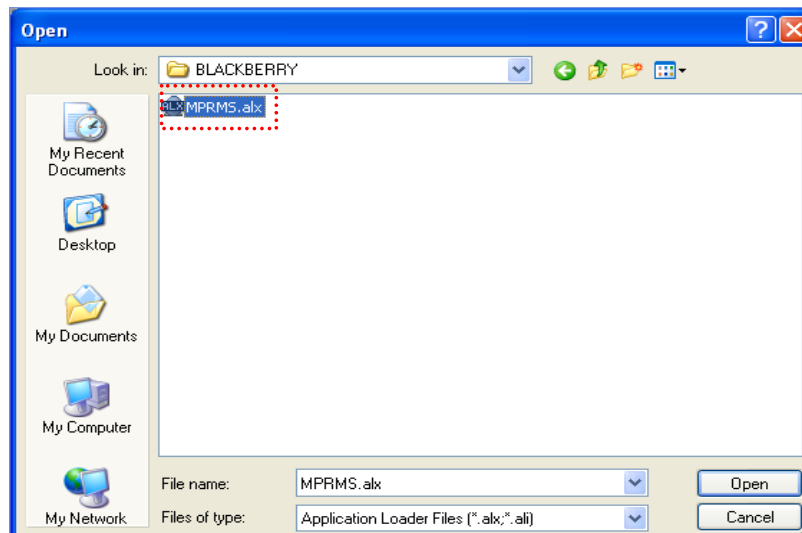

7. Choose "MPRMS.alx" and click "Open"