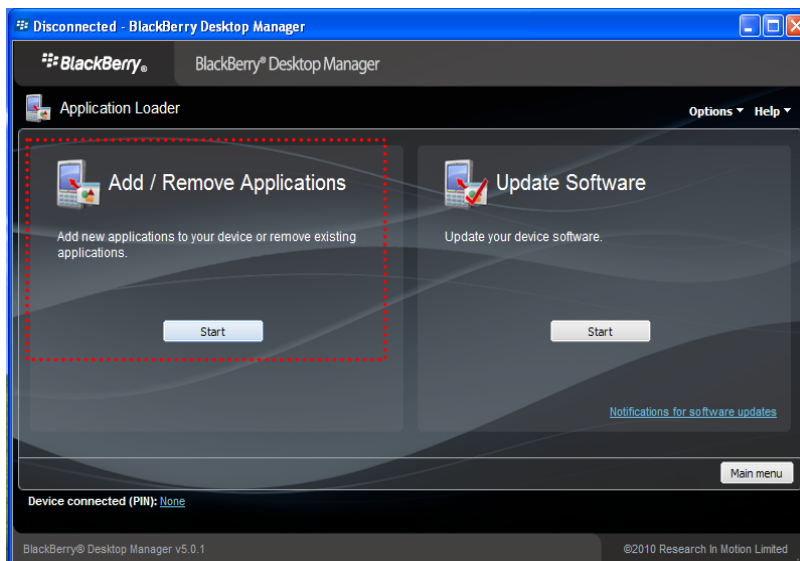

## [Installation]

1. Go to the [www.blackberry.com](http://www.blackberry.com) and click the "APP & SOFTWARE" menu.

2. Download the BlackBerry Desktop Software

3. After installation, run "Desktop Manager".

4. Click "Application Loader".

5. Start the "Add / Remove Applications".