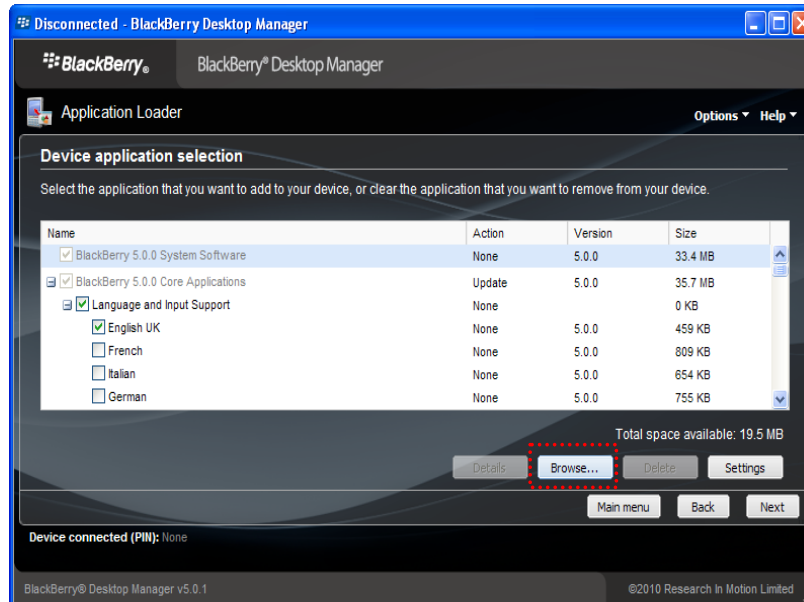

6. Browse the "MPRMS"

- Prior to "Browse", unzip "MPRMS.zip" file
- To be place the files in same folder. (MPRMS.alx , MPRMS.cod)