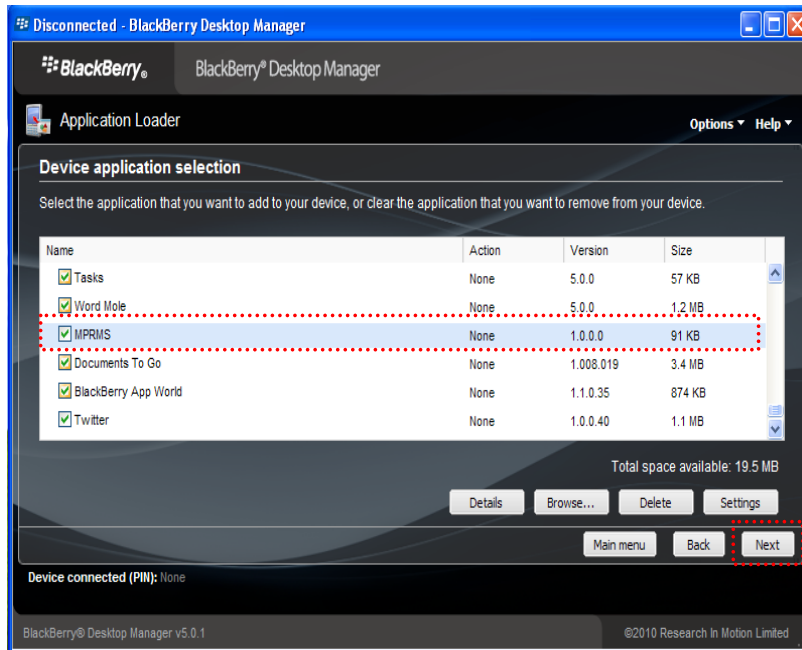

## 7. Choose "MPRMS.alx" and click "Open"

8. Check "MPRMS" on the list and click the "Next"

9. Confirm the MPRMS and click the "Finish" to start uploading.

10. After uploading, remove the data cable and go to the "Downloads" icon on the BlackBerry to find "MPRMS" icon.