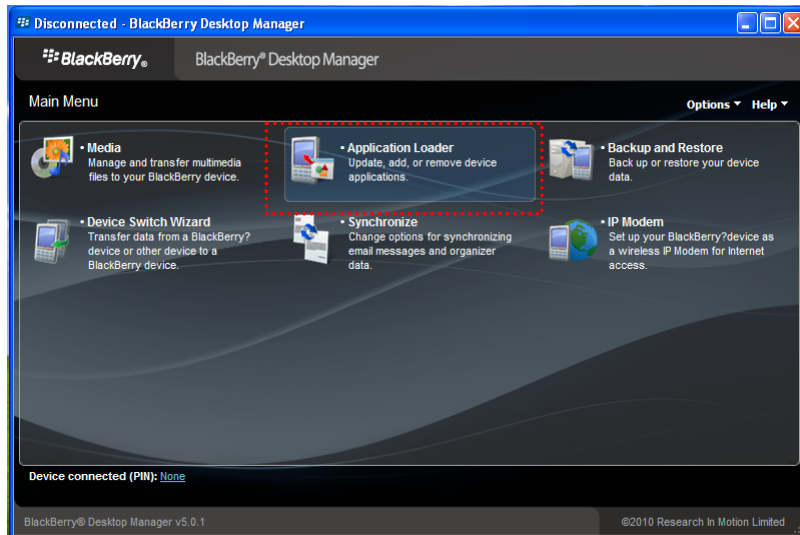

## [Installation]

1. Go to the [www.blackberry.com](http://www.blackberry.com) and click the "APP & SOFTWARE" menu.

2. Download the BlackBerry Desktop Software

3. After installation, run "Desktop Manager".

4. Click "Application Loader".

5. Start the "Add / Remove Applications".