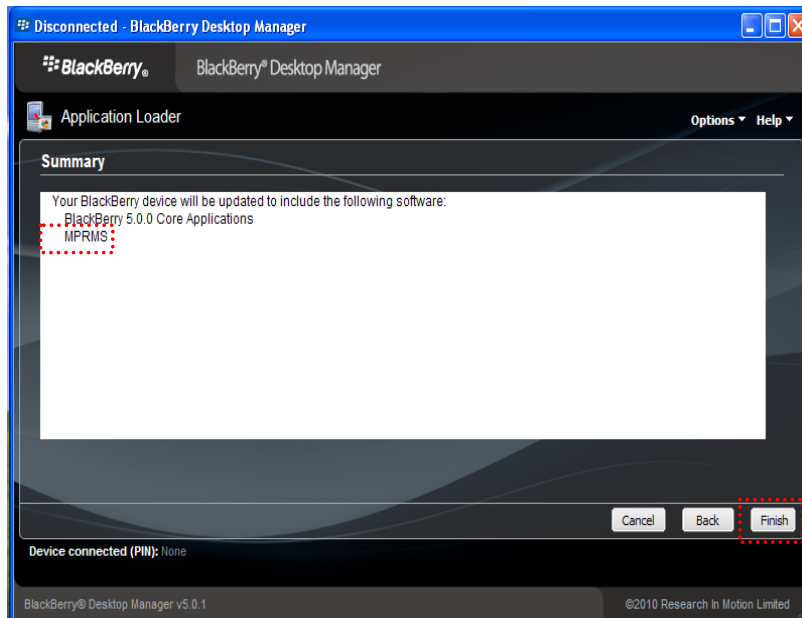

## 7. Choose "MPRMS.alx" and click "Open"

8. Check "MPRMS" on the list and click the "Next"

9. Confirm the MPRMS and click the "Finish" to start uploading.

10. After uploading, remove the data cable and go to the "Downloads" icon on the BlackBerry to find "MPRMS" icon.