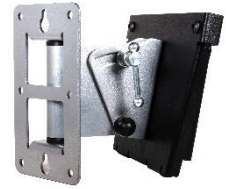

## MMI-30C

Ceiling Mount Adapter  
Arm Extends 41" ~ 63"  
Rotation 360°  
165 lbs Max  
Fits: MMI-2337, MMI-3063, MMI-3063T

**LCD Monitor Mounts****MMI-3063TE**

Wall Mount Adapter  
Double Arm Extender  
Swivel 180°  
165 lbs Max  
Fits: MMI-2337, MMI-3063,  
MMI-3063T

**MVM-LCD-1**

Vibration Wall Mount  
13" – 27" Monitor  
Vibration Damping  
Tilt 30° / Swivel 45°  
66 lbs Max  
VESA Standard 100mm

**MMD-1327SD**

Desktop Mount  
13" – 27" Monitor  
Supports 1 Monitor  
Dual Arm  
Tilt: -15° ~ 90° / Swivel 180°  
33 lbs Max  
VESA Standard 75/100