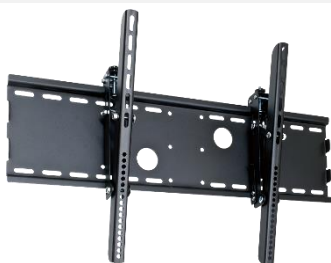

## MM-VESA

Wall Mount Adapter  
VESA 200mm  
support Adapter  
for use with  
MM-1327B Series  
*\*pictured with MM-1327BD Mount*

## MMI-2337

Wall Mount  
23" – 37" Monitor  
Flush Mount Design  
165 lbs Max  
VESA Standard 100 × 100, 200 × 100,  
200 × 200, 300 × 300, 400 × 200

## MMI-3063

Wall Mount  
Flush Mount Design  
Tilt 45°  
33 lbs Maximum Load  
VESA Standard 200 × 200, 300 × 300,  
400 × 200, 400 × 400, 600 × 400

## MMI-3063T

Wall Mount  
30" – 63" Monitor  
Flush Mount Design  
165 lbs Max  
Tilt 15°  
VESA Standard 200 × 200,  
300 × 300, 400 × 200, 400 × 400, 600 × 400