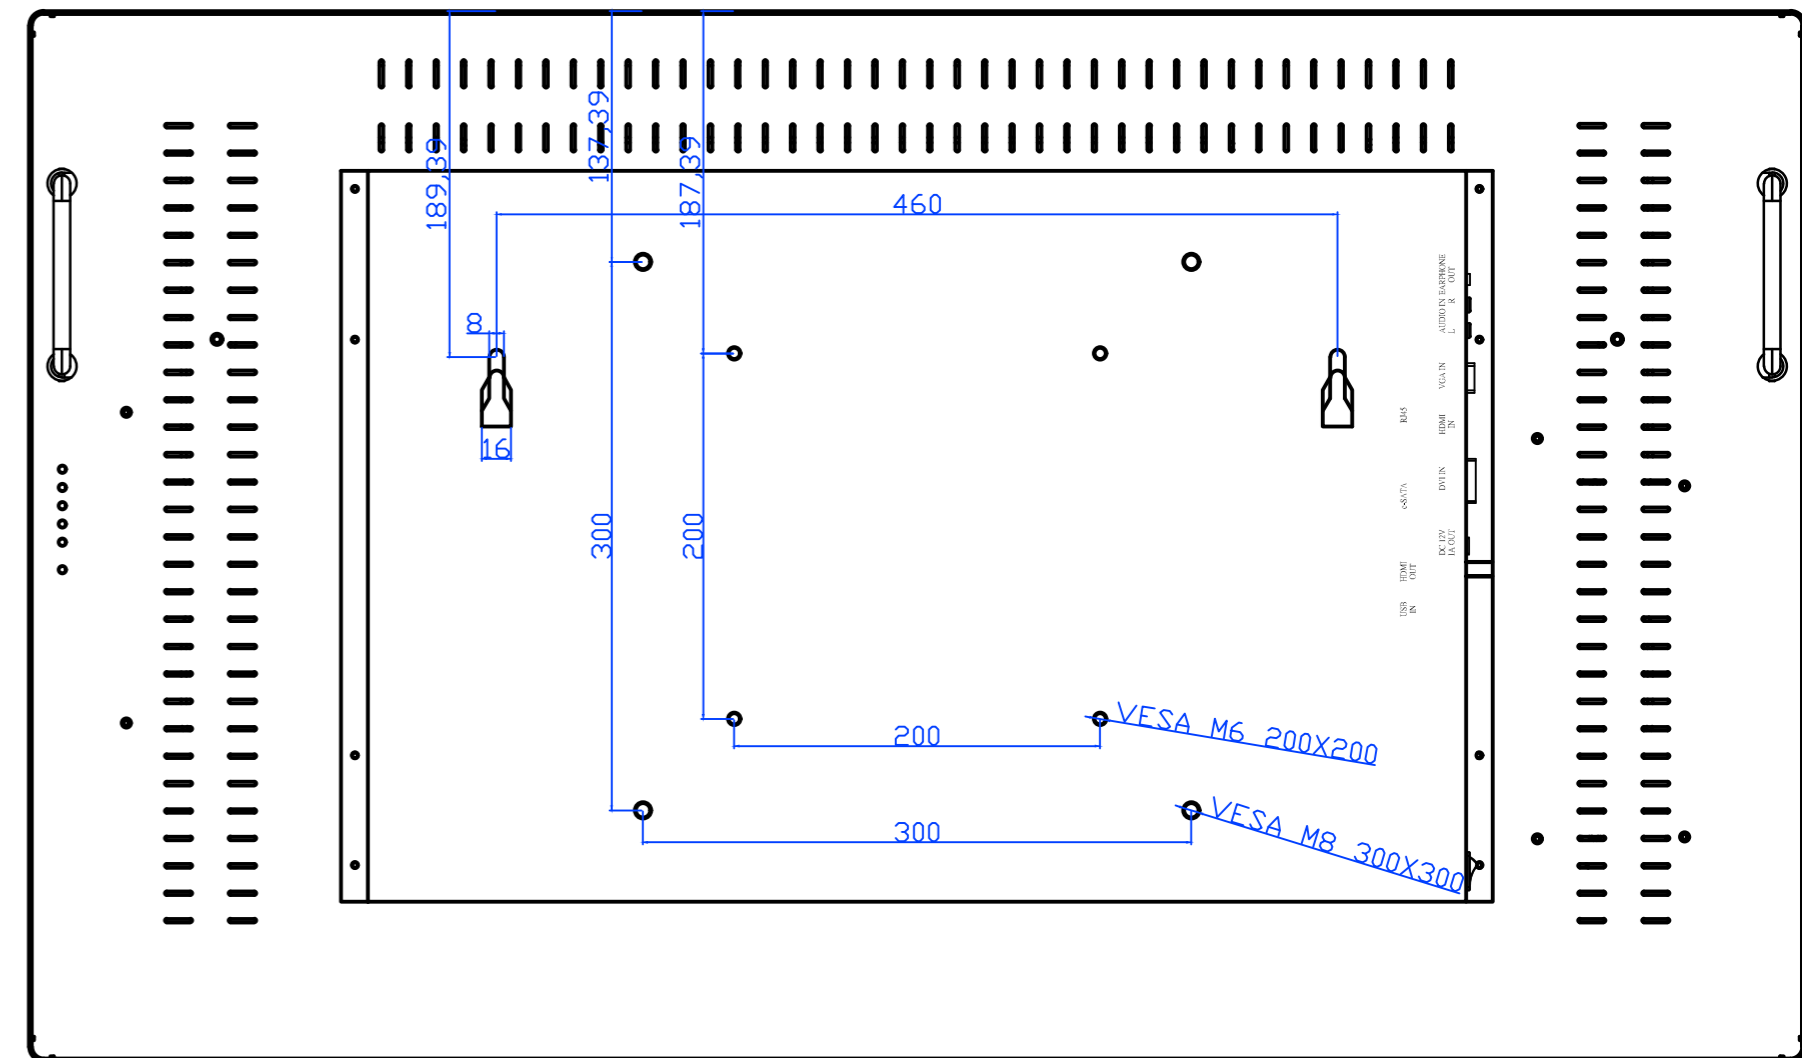

LCDI-43IP-32

USB IN
HDMI OUT
e-SATA
RJ45
DC 12V IA OUT
DVI IN
HDMI IN
VGA IN
AUDIO IN EARPHONE L R OUT