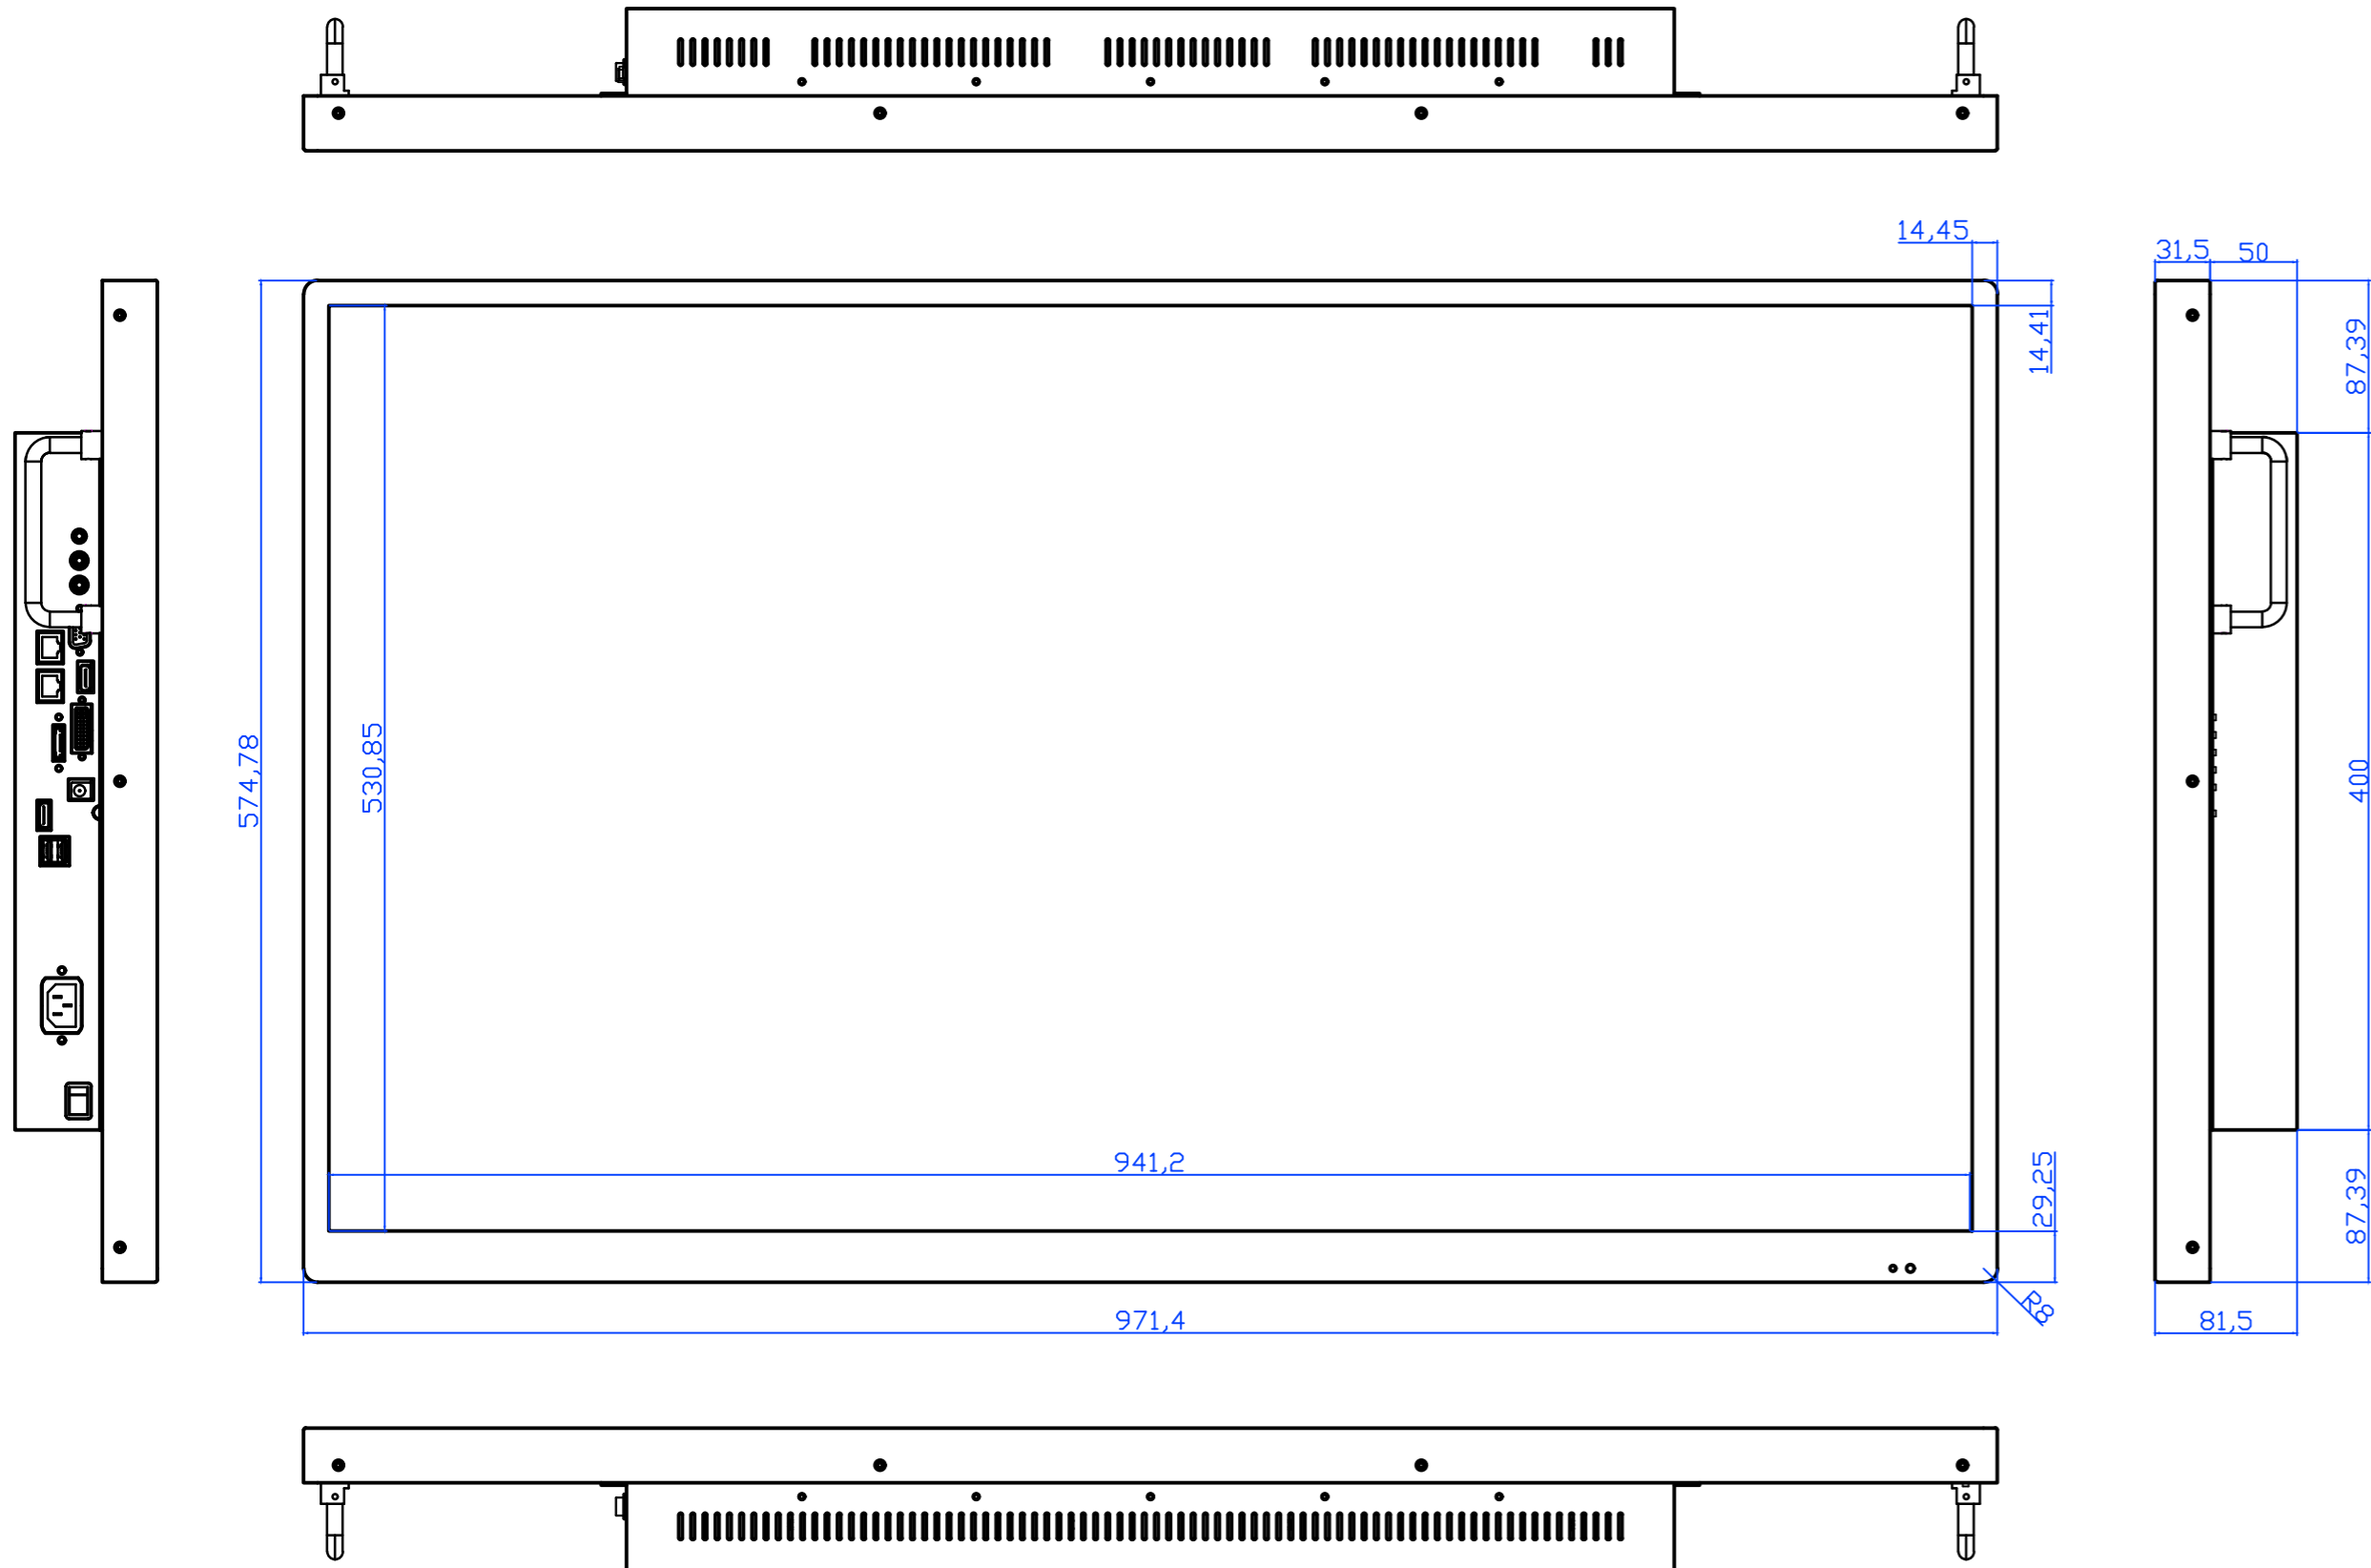

LCDI-43IP-32

USB IN
HDMI OUT
e-SATA
RJ45
DC 12V IA OUT
DVI IN
HDMI IN
VGA IN
AUDIO IN EARPHONE L R OUT