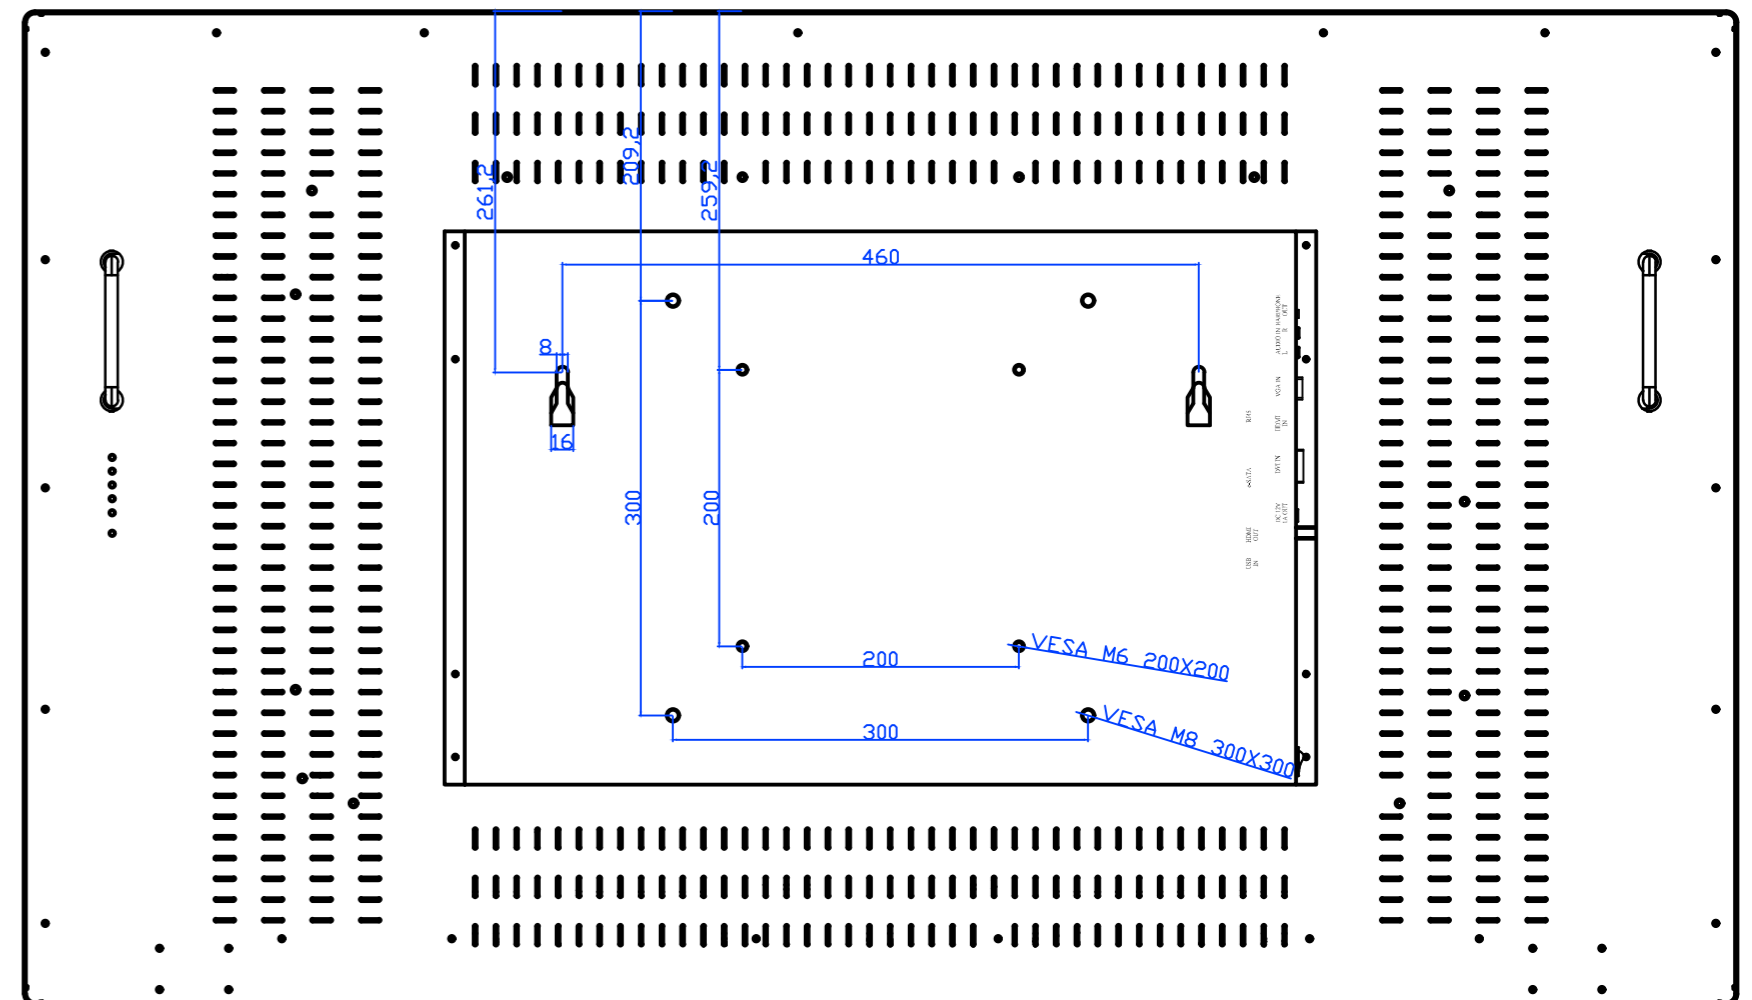

LCDI-55IP-32

USB IN HDMI OUT e-SATA RJ45
 DC IN / JA OUT DVI IN HEMI EN VGA IN AUDIO IN (L, R) / EARPHONE OUT