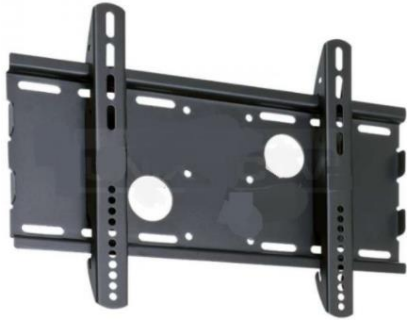

MMI-2337 Monitor Mount

Features

- Monitor Mount
- VESA Standards Patterns
- Heavy Gauge Metal
- Supports up to 165 Lbs. / 75 Kgs
- Max VESA 400 x 200

More Features

Fits 23" – 37" TV Monitor

Max VESA Pattern 400 x 200

Allows UP to -5 -degree tilting

Load Capacity 165 Lbs/75 Kgs

Distance to Wall 65mm/2.5in

Specification	MMI-2337
Material	Metal Powder Coated Finish
Maximum Load	165 Lbs. & 75 Kgs
Construction	Heavy Gauge Metal
Tilt	-5 / 0 Degree
Wall Distance	65mm / 2.5 in
VESA Pattern	100 x 100, 200 x 100, 200 x 200, 300 x 300, 400 x 200