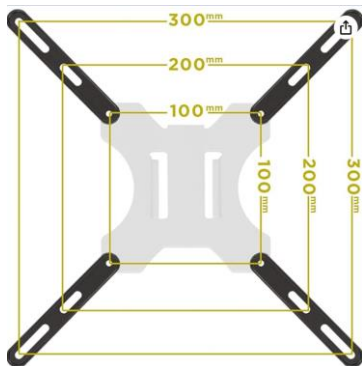

MVM-LCD-1A

Monitor Mount Adapter

Features

Monitor Mount VESA Adapter
 VESA Standards Patterns
 Heavy Gauge Steel
 Supports up to 66 Lbs. / 29.9 KI
 200 x 200 / 400 x 200 / 400 x 400

More Features

LCD Monitor Mount Adapter

VESA Standards Patterns

Heavy Gauge Steel

Easy Adjust VESA Patterns

Extend VESA mount by 200

Turns 100mm mounts up to 300

Turns 200mm mounts up to 400

Specification	MVM-LCD-1A
Compatibility	VESA Standard Mounting Pattern
Maximum Load	66 Lbs. & 29.9 Kg
Construction	Heavy Gauge Steel
VESA Pattern	200 X 200 , 400 X 200 , 400 X 400