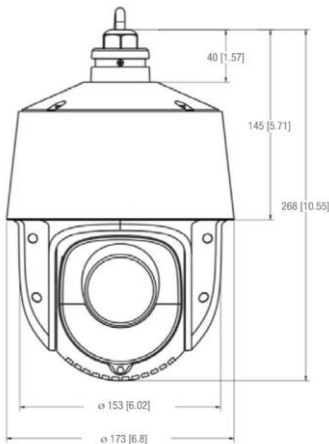

More Features

PTZ Range: 360° Endless; Tilt 5° ~ 90° (Auto Flip)

True Day Night, AWB, BLC, DWDR, 3DDNR

Supports ONVIF

Smart tracking human / vehicle

Ceiling or Wall Mount Included (-c / -w)

Specification	MIP-8125
Image Sensor	1/2.8" SONY Progressive Scan CMOS
Min. Illumination	0 Lux
S/N Ratio	≥ 52dB
Effective Pixels	3840 x 2180
Lens	25 x Optical Zoom F=4.8-120mm
Video Compression	H.265+ / H.265 / H.264+ / H.264 / MJPEG
Resolution	8MP (3840 X 2180) 3MP (2048x1536), 1080P (1920x1080),
Frame Rate	1 ~ 30 FPS (25FPS)
Multi-Stream	Support Main, Sub, Third stream
Protocol	TCP/IP, UDP, DHCP, DDNS, NTP, RTSP, SMTP, FTP, PPPoE
Storage	Network Remote storage
Day & Night	True
Noise Reduction	DNR
Preset Speed	Pan: 360° Endless Rotation / Tilt: 0~ 93° (Auto Rotation)
Smart Alarm	Motion Alarm, Sensor Alarm
Preset	255
PTZ Mode	Cruise: 8, Track: 4, Scan: 2
Auto Flip	Support
Time Task	8
IR LEDs	2 Super Hi Power AIB IRs (492ft) 150M
Weatherproof Rating	IP66 / IK10
Network	RJ45
Max. User Access	16 Users
Memory Slot	Micro SD 256gb max.
RS485	RS485 x 1
Alarm	1CH in / 1 CH out
Smartphone	iPhone, iPad, Android, Windows Phone
Web Browser	IE 7+, Chrome 18+, Firefox 5.0+, Safari 5.02+
Audio	MIC Input x 1, MIC Output x 1
Power Supply	DC 12V / PoE + 802.3 at class 3
Power Consumption	24 W (Max. 30W, IR on)
Dimensions	Φ9.7in x 6.8in (247mm x 173mm)
Operating Temperature	-40°~140° F (-40°~60° C) & Humidity > 90% RH