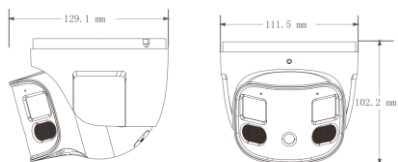

### More Features

H.265+ / H.265 / H.264+ / H.264 / MJPEG coding

Max. Resolution 8MP ( 4640 x 1760 )

ICR auto switch, true day / night vision

3D DNR, WDR, HLC, BLC, smart IR, etc.

Built-in micro SD card slot, up to 256GB

IP 67 ingress protection

Support TRIPLE streams

Support remote monitoring via smart phones & tablet PCs with iOS and Android OS

Intelligent analytics

ICR auto switch, true day / night vision

Specification	MIN-8128
Image Sensor	1 / 2.7" Progressive Scan CMOS x 2
Image Size	(4640 x 1760)
Electronic Shutter	1 / 1' s – 1 / 100000 s
Iris Type	Fixe Iris
Lens	2.8mm # F1.6
Focus	Fixed
Lens Mount	M12
Day & Night	ICR
WDR	120 dB
BLC	Support
HLC	Support
Digital NR	Support
Angle Adjustment	Pan: 0-360 / Tilt 0-75 / Rotation 0-360
Video Compression	Main Stream H.265+, H.265, H.264+, H.264 Sub Stream & Third H.265+, H.265, H.264+, H.264, MJPEG
H.265 Compression Standard	Main Profile @ Level 4.1 High Tier
Resolution	8MP (4640x1760) 6mp (3632x1632 ) 4MP (3200x1200), 2MP (2304x864, 2048x768, 1600x608, 1200x448, 960x368, 640x240
Main Stream	60Hz: 8MP/6MP/4MP/2MP 1-30fps
Sub Stream	60Hz: 2048x768 / 1600x608 / 1200x448 1-25fps
Bit Rate	64Kbps- 10 Mbps
Bit Rate Type	VBR/ CBR
Network	RJ45
Audio	1 Ch audio input / 1 Ch built-mic
Storage	Built-in Miro SD slot Up to 256GB
Power Supply	DC 12V / PoE
Power Consumption	< 10.2W
Operating Temp	- 30 °C ~ 60 (-22 °C °F~140°F);Humidity: less than 95 %
Dimension	111.5mm x 102.2mm / 4.3in x 4.02in
Certificate	CE, FCC
Weight	Approx 0.719KG / 1.58 Lbs